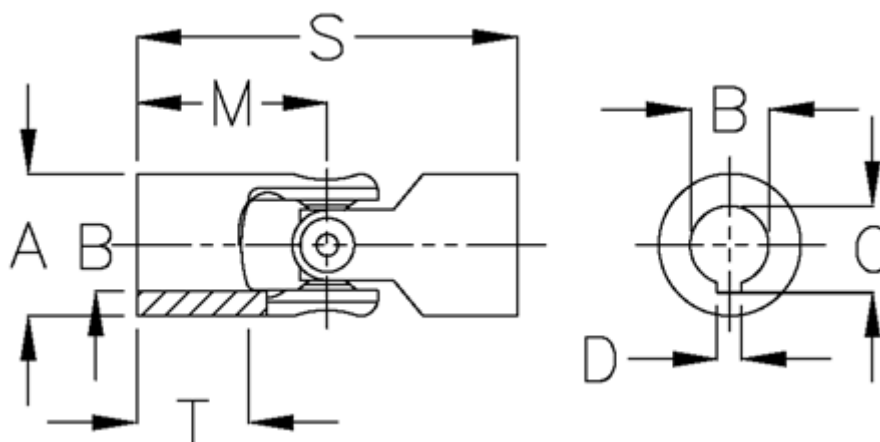

Article number: 07632403

Description: Single cross joint w/needle bearing
0.632.403

Measures

A	= 32
B H7	= 20
C	= 22.8
D	= 6
M	= 43
MD max N m	= 40
s	= 86
T	= 25